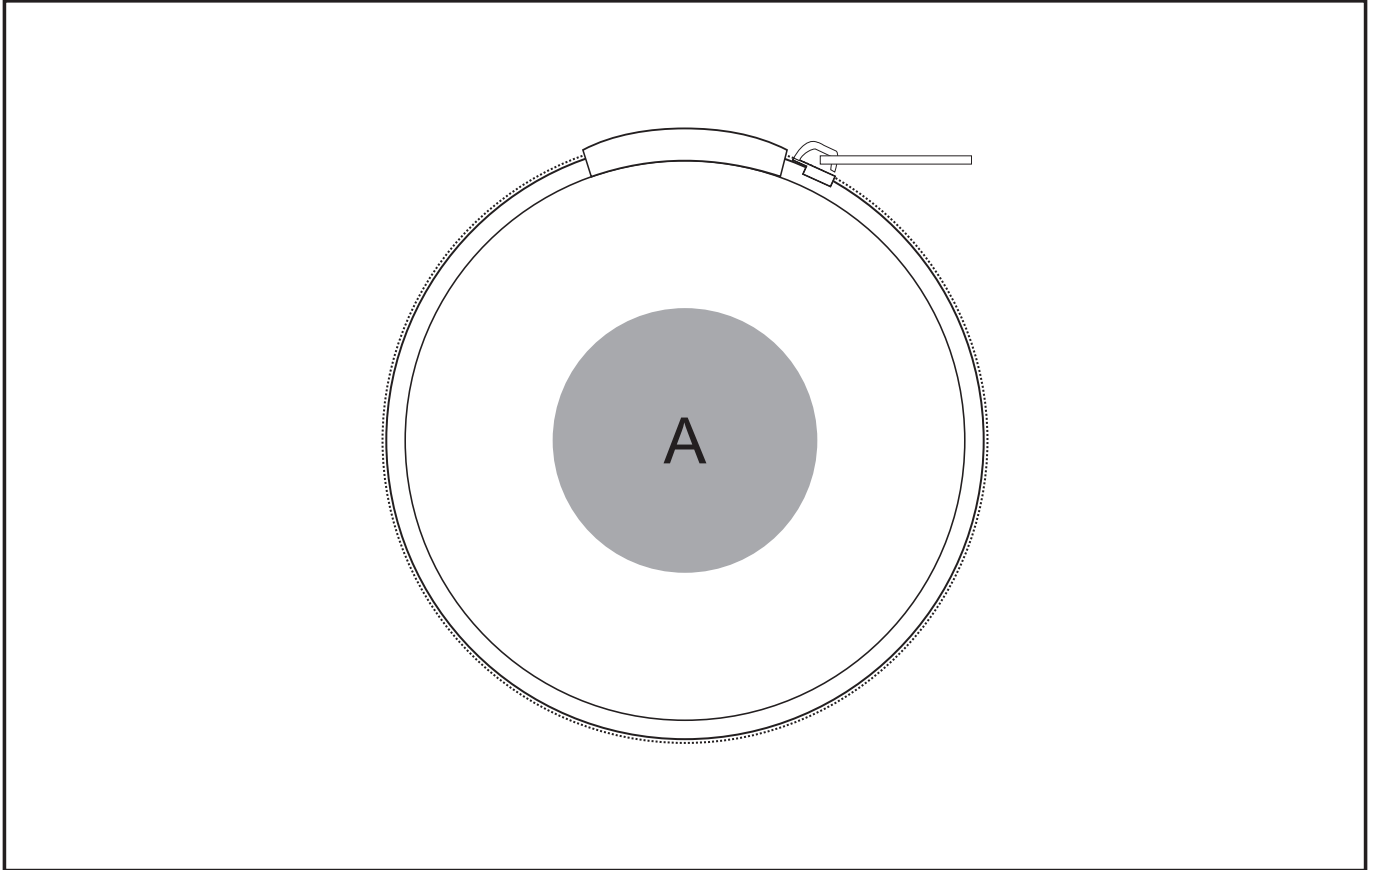

GF-AM-907-B

Sammy Tri-Cable in EVA Case Set

Need to know:

- Includes 1-Colour, 1-Position Screen Print (setup fee applies)
- **Texture of item will affect print**

Branding Options:

Position A

1. Screen Print (SB) - 1 colour
Size: 35mm wide x 35mm high